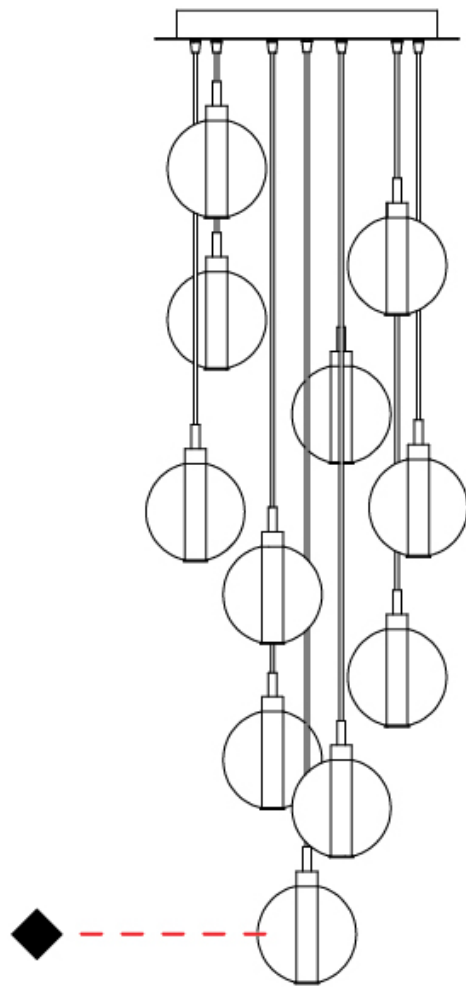

OSCURA - 11 LIGHT MULTIPLE SUSPENSION

D141145-

PROJECT	_____
TYPE	_____
SPECIFIER	_____
QUANTITY	_____
DATE	_____

D