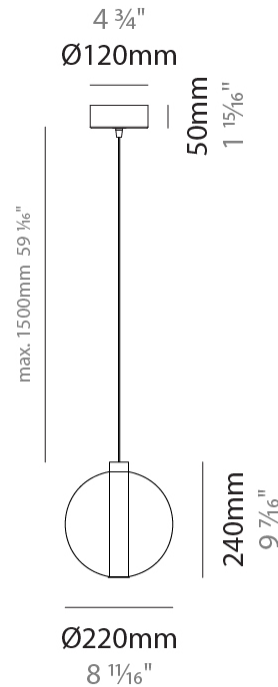

PROJECT
TYPE
SPECIFIER
QUANTITY
DATE

OSCURA - MONOPOINT SUSPENSION

D141215-

base number   Finish
Options

1. To build a product code in our configurator select the specify button on the base model # product page
2. To build a manual product code on this datasheet choose from the options listed below in blue font and add the suffix to the base model #

GENERAL

Series: Oscura
Subseries: Oscura - Monopoint
Brand: Cangini & Tucci
Division: Design
Mounting Type: Suspension
Mounting Location: Ceiling
Subcategory: Pendant

PHYSICAL

Shape: Round
Diameter (mm): 220
Diameter (in): 8 ¹¹/₁₆
Height (mm): 240
Height (in): 9 ⁷/₁₆
Max. Overall Height (mm): 1740
Max. Overall Height (in): 68 ¹/₂
Light Distribution: Omnidirectional
Weight (kg): 0.855
Weight (lbs): 1.88
Fixture Finish: AMB / BLK / BRZ / GLD / GRN / PNK / RGD / RUB / SKB /
SMK / STE / TOB / TRA
Holder Finish: CHR
Fixture Material: Glass / Metal
Cable Details: 1500mm cable

ELECTRICAL

Number of Lamps: 1
Lamp Type: LED Retrofit
Bulb Included: Bulb Not Included
Total Output Wattage (W): 4
Max. Wattage Per Lamp (W): 1
Lamp Base: G9
Input Voltage (V): 120

LED

OPTICAL

RATINGS AND CERTIFICATIONS

Certified By: Certified for North American Standards
IP rating: IP20