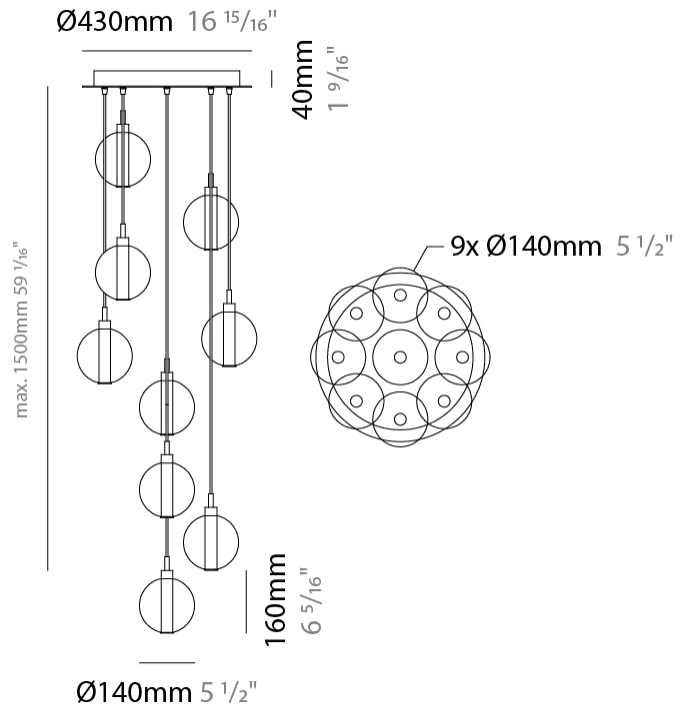

PROJECT	
TYPE	
SPECIFIER	
QUANTITY	
DATE	

OSCURA - 9 LIGHT MULTIPLE SUSPENSION

D141144-

base number   Finish
Options

1. To build a product code in our configurator select the specify button on the base model # product page
2. To build a manual product code on this datasheet choose from the options listed below in blue font and add the suffix to the base model #

GENERAL

Series: Oscura
Subseries: Oscura - 9 Light Multiple
Brand: Cangini & Tucci
Division: Design
Mounting Type: Suspension
Mounting Location: Ceiling
Subcategory: Pendant

PHYSICAL

Shape: Round
Diameter (mm): 460
Diameter (in): 18 7/8
Height (mm): 160
Height (in): 6 5/16
Max. Overall Height (mm): 1660
Max. Overall Height (in): 64 15/16
Light Distribution: Omnidirectional
Weight (kg): 5.6
Weight (lbs): 12.35
Fixture Finish: AMB / BLK / BRZ / GLD / GRN / PNK / RGD / RUB / SKB / SMK / STE / TOB / TRA
Holder Finish: PSS
Fixture Material: Glass / Metal
Cable Details: 1500mm cable

ELECTRICAL

Number of Lamps: 9
Lamp Type: LED Retrofit
Bulb Included: Bulb Not Included
Total Output Wattage (W): 36
Max. Wattage Per Lamp (W): 4
Lamp Base: G9
Input Voltage (V): 120

LED

OPTICAL

RATINGS AND CERTIFICATIONS

Certified By: Certified for North American Standards
IP rating: IP20